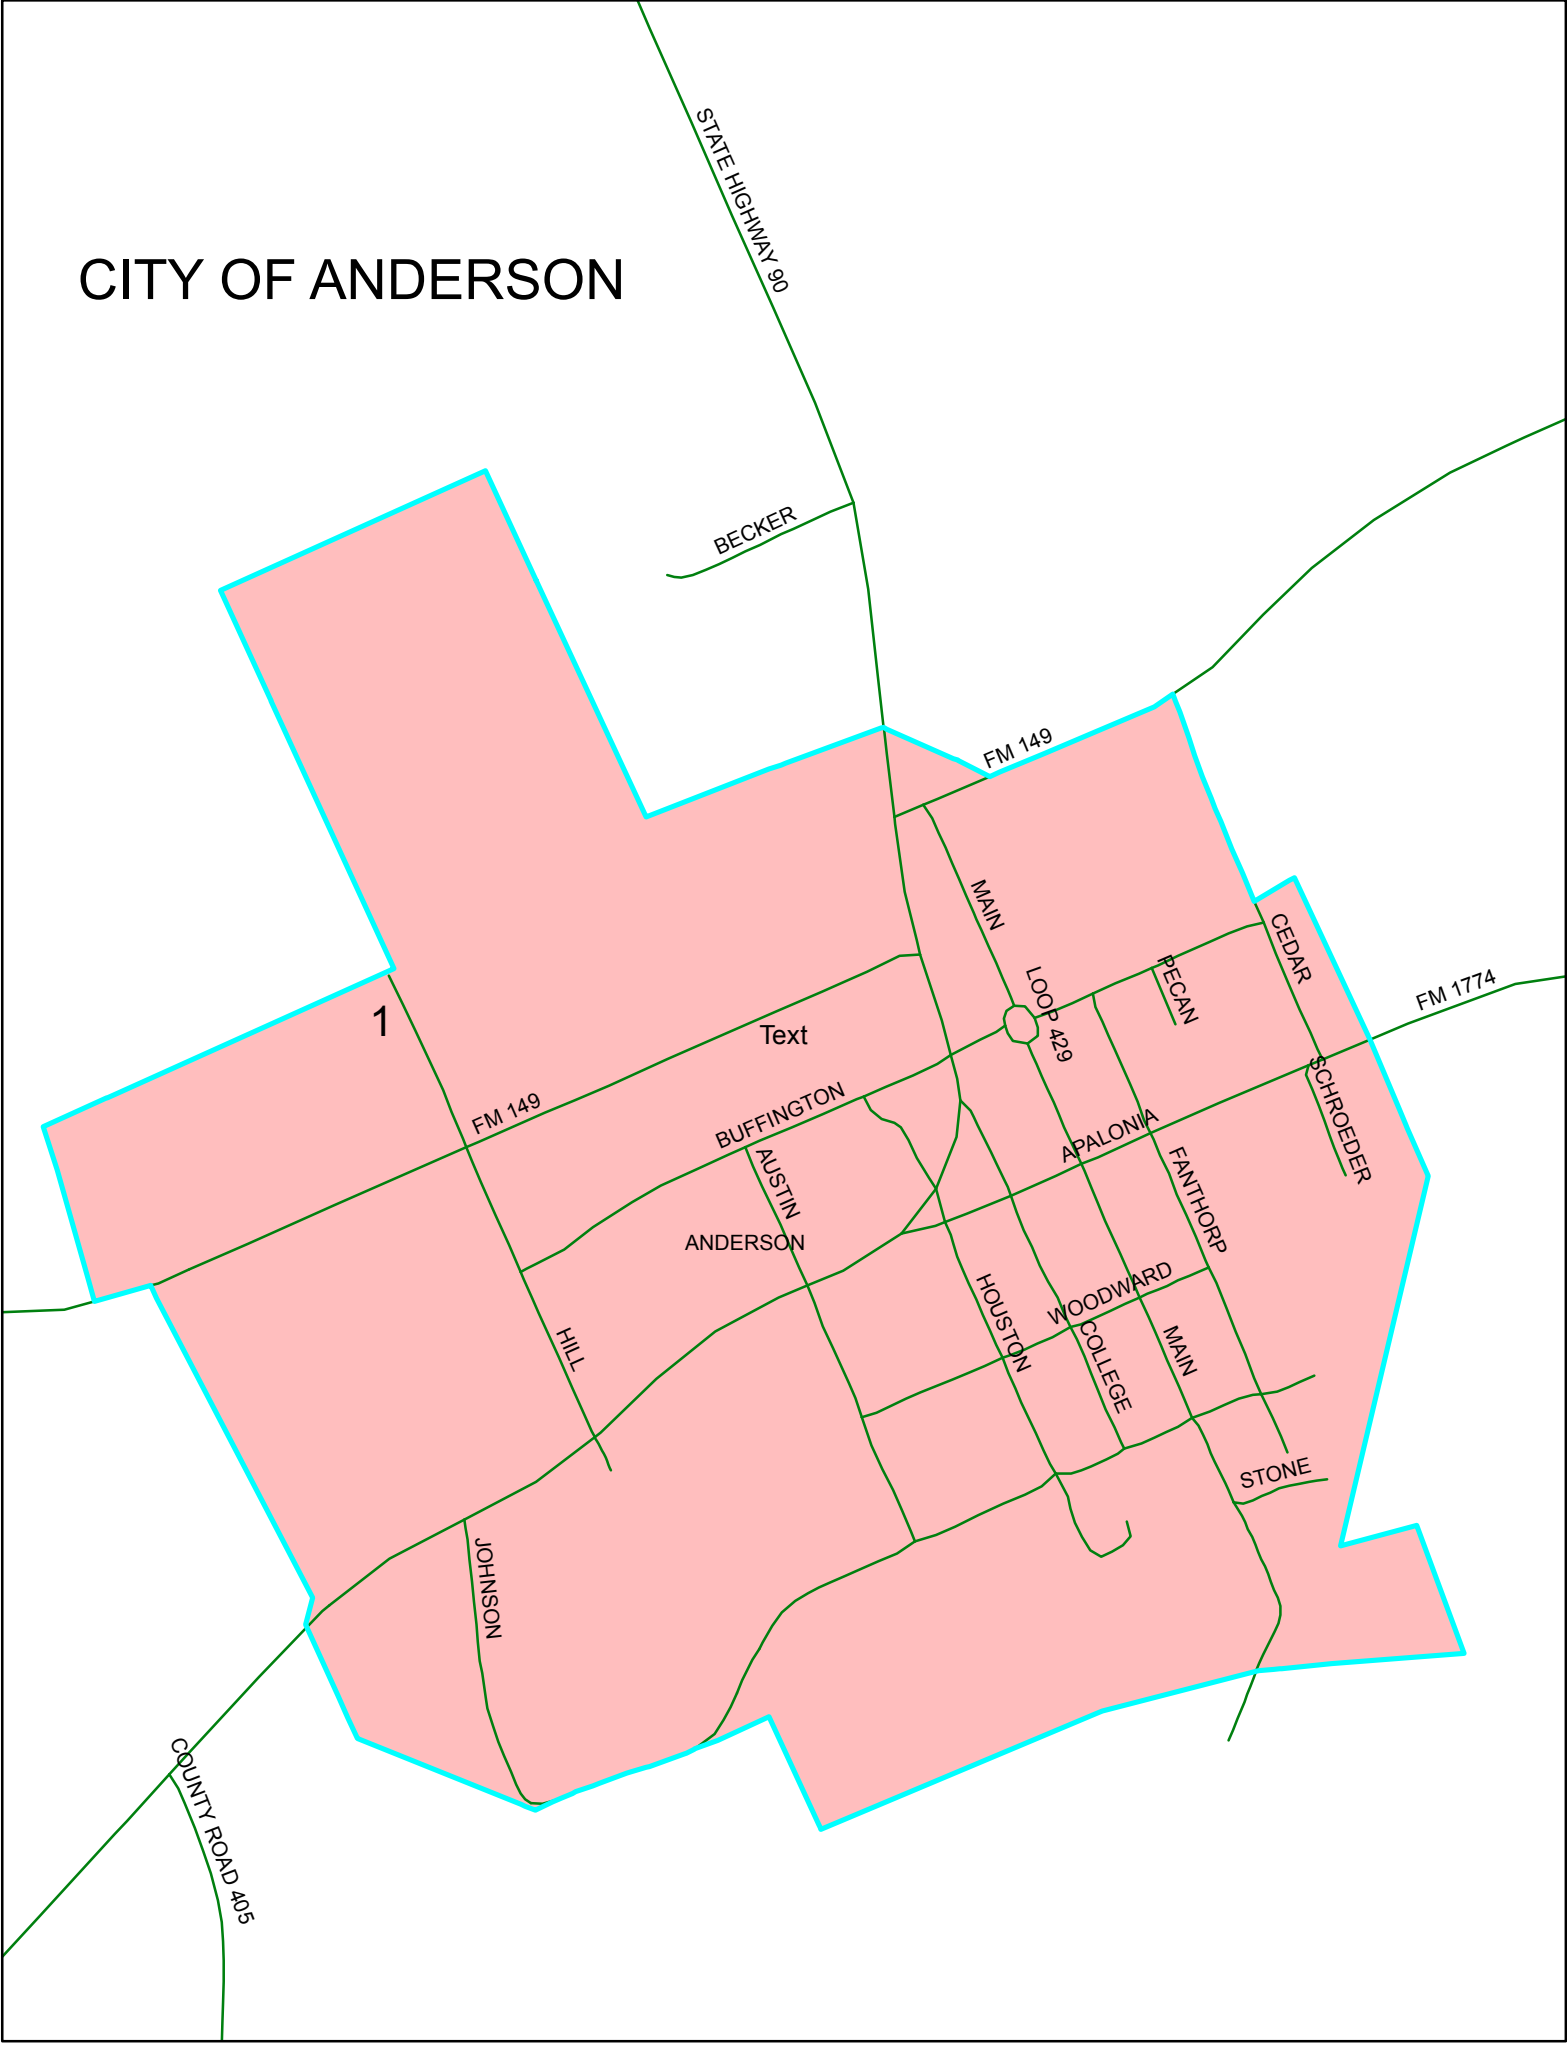

CITY OF ANDERSON

STATE HIGHWAY 90

BECKER

FM 149

FM 1774

1

Text

FM 149

BUFFINGTON

LOOP 429

PECAN

CEDAR

SCHROEDER

APALONIA

FANTHORP

ANDERSON

COUNTY ROAD 405